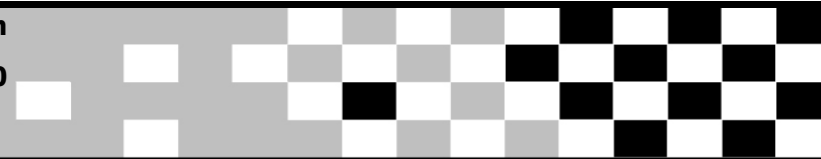

Catarinense de Motovelocidade

Sorted on Best Lap time

Nacional 250cc

Witmarsum 1,010 Km

1º Treino

15/11/2008 16:00

Practice started at 15:20:04

Pos	No.	Name	Best Tm	Diff	In Lap	Cidade	Patrocínio
1	22	WANDREY NIELS	51.414		14	BLUMENAU	THEILACKER RACING
2	7	VOLKMAR BERCHTOLD	51.788	0.374	5	SCHROEDER	MARKOLF BIKES/TROYLEE/RIKOL
3	12	JOSE AUGUSTO REINERT	52.366	0.952	12	BLUMENAU	ATROX , RESGATE BLU , VISON , MOTO ALDEIA
4	28	HERCULES BOING	53.109	1.695	7	VITOR MEIRELES	PREFEITURA VITOR MEIRELES
5	64	ALCIONE MOSER	53.765	2.351	4	RIO DO SUL	RETIFICA TREVO
6	55	VALDIR PEREIRA	56.030	4.616	2	IBIRMAMA	